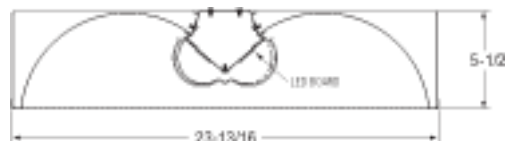

Notice: Dimensions and specifications subject to change without notice.

5-C MARLEN DRIVE, HAMILTON, NJ 08691
PHONE: 609-587-7900 FAX: 609-613-5586

WWW.MONMOUTHLIGHTING.COM