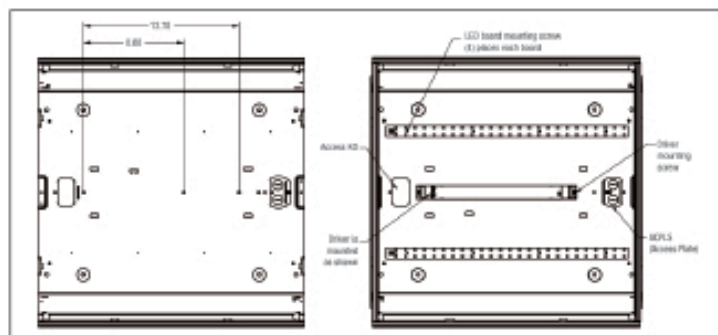

Applications:

For recessed commercial applications such as offices, hospitals, schools etc. Suitable for use in standard 15/16" inverted T-Bar grid ceilings.

Notice: Dimensions and specifications subject to change without notice.