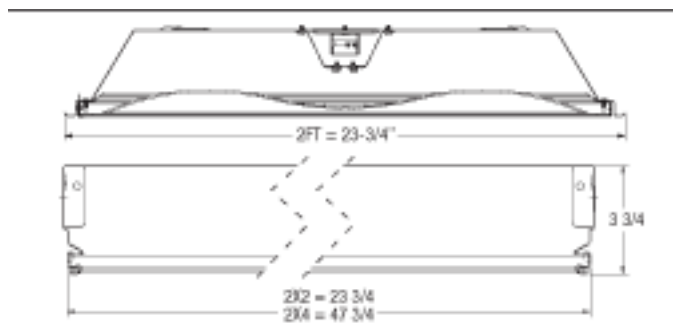

Applications:

For recessed commercial applications such as offices, hospitals, schools etc. Suitable for use in standard 15/16" inverted T-Bar grid ceilings.

Notice: Dimensions and specifications subject to change without notice.